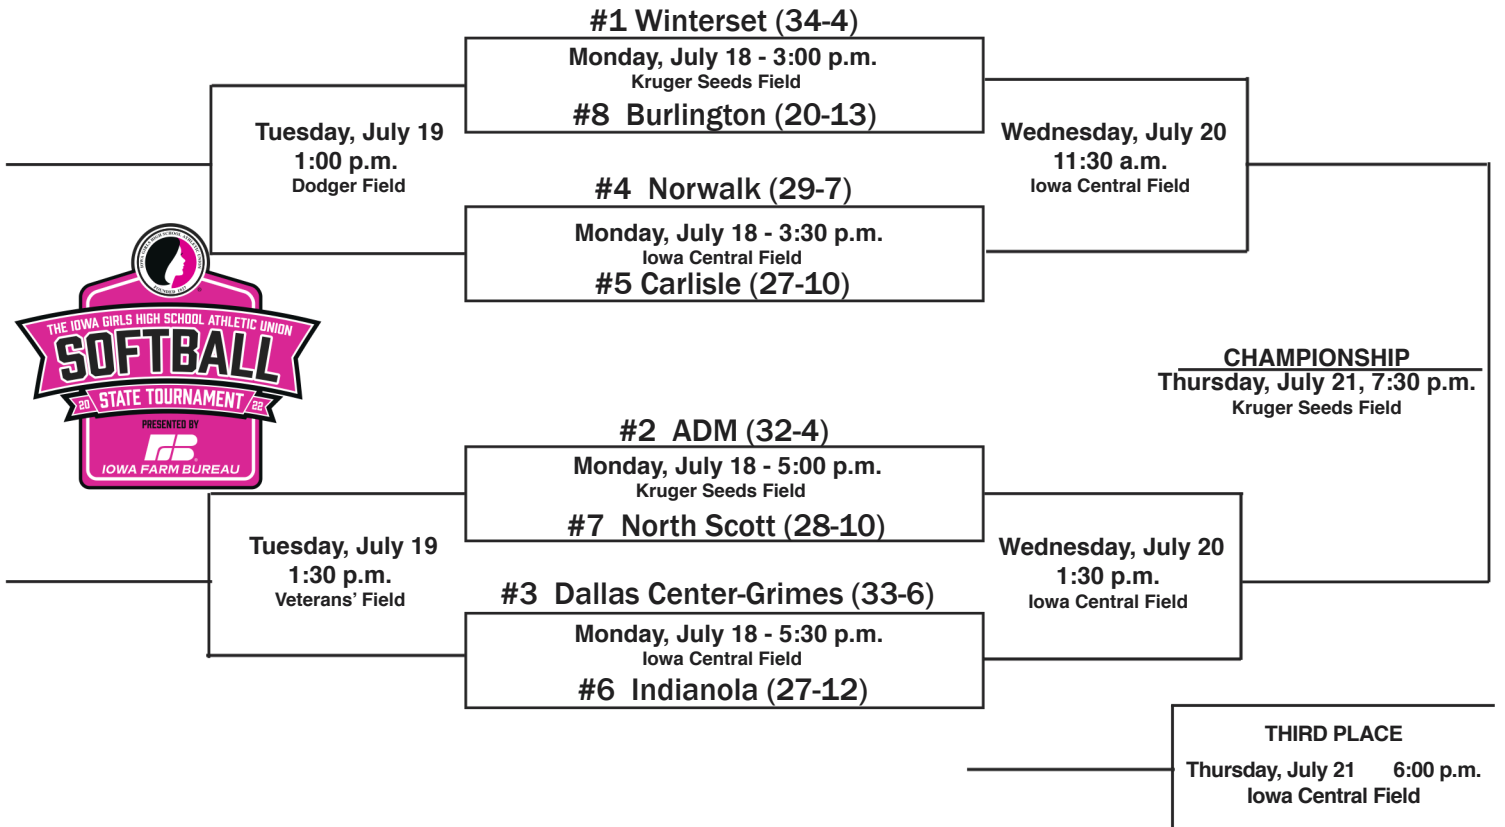

CLASS 5A STATE SOFTBALL SCHEDULE

CLASS 4A STATE SOFTBALL SCHEDULE

CLASS 3A STATE SOFTBALL SCHEDULE

CLASS 2A STATE SOFTBALL SCHEDULE

CLASS 1A STATE SOFTBALL SCHEDULE

#1 North Linn (32-8)

Tuesday, July 19 - 5:00 p.m.
Kruger Seeds Field

Wednesday, July 20
1:30 p.m.
Veterans' Field

#8 Mason City Newman (25-9)

Wednesday, July 20
7:00 p.m.
Kruger Seeds Field

#4 Remsen St. Mary's (27-2)

Tuesday, July 19 - 5:30 p.m.
Iowa Central Field

#5 Southeast Warren (23-4)

CHAMPIONSHIP
Friday, July 22, 7:30 p.m.
Kruger Seeds Field

#2 Newell-Fonda (35-4)

Tuesday, July 19 - 7:00 p.m.
Kruger Seeds Field

Wednesday, July 20
3:00 p.m.
Dodger Field

#7 Martensdale-St. Marys (24-3)

Wednesday, July 20
7:30 p.m.
Iowa Central Field

#3 Lisbon (35-4)

Tuesday, July 19 - 7:30 p.m.
Iowa Central Field

#6 Twin Cedars (26-3)

THIRD PLACE
Friday, July 22 6:00 p.m.
Iowa Central Field