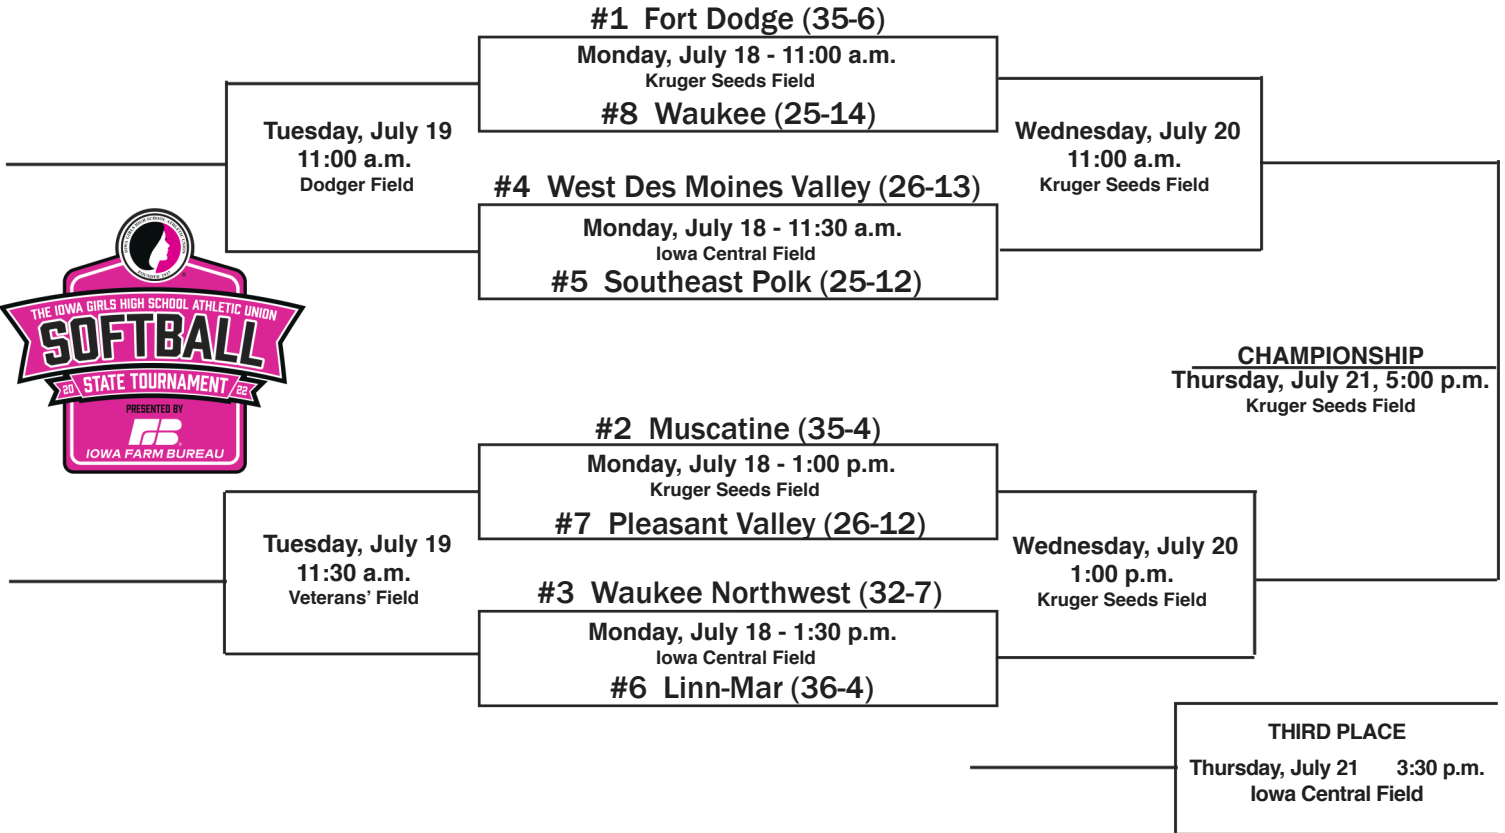

CLASS 5A STATE SOFTBALL SCHEDULE

CLASS 4A STATE SOFTBALL SCHEDULE

CLASS 3A STATE SOFTBALL SCHEDULE

CLASS 2A STATE SOFTBALL SCHEDULE

CLASS 1A STATE SOFTBALL SCHEDULE

#1 North Linn (32-8)

Tuesday, July 19 - 5:00 p.m.
Kruger Seeds Field

Wednesday, July 20
1:30 p.m.
Veterans' Field

#8 Mason City Newman (25-9)

Wednesday, July 20
7:00 p.m.
Kruger Seeds Field

#4 Remsen St. Mary's (27-2)

Tuesday, July 19 - 5:30 p.m.
Iowa Central Field

#5 Southeast Warren (23-4)

CHAMPIONSHIP
Friday, July 22, 7:30 p.m.
Kruger Seeds Field

#2 Newell-Fonda (35-4)

Tuesday, July 19 - 7:00 p.m.
Kruger Seeds Field

Wednesday, July 20
3:00 p.m.
Dodger Field

#7 Martensdale-St. Marys (24-3)

Wednesday, July 20
7:30 p.m.
Iowa Central Field

#3 Lisbon (35-4)

Tuesday, July 19 - 7:30 p.m.
Iowa Central Field

#6 Twin Cedars (26-3)

THIRD PLACE
Friday, July 22 6:00 p.m.
Iowa Central Field