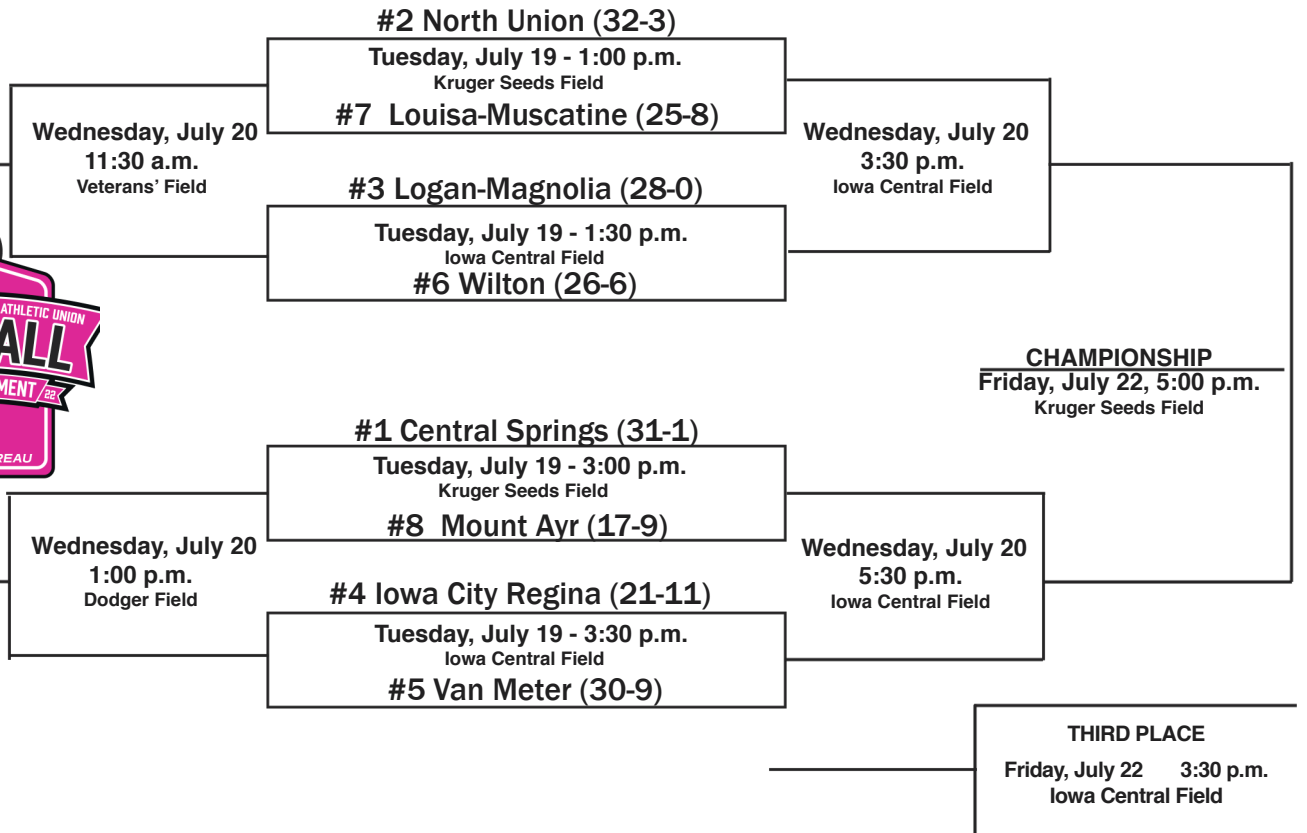

CLASS 5A STATE SOFTBALL SCHEDULE

CLASS 4A STATE SOFTBALL SCHEDULE

CLASS 3A STATE SOFTBALL SCHEDULE

CLASS 2A STATE SOFTBALL SCHEDULE

CLASS 1A STATE SOFTBALL SCHEDULE

#1 North Linn (32-8)

Tuesday, July 19 - 5:00 p.m.
Kruger Seeds Field

Wednesday, July 20
1:30 p.m.
Veterans' Field

#8 Mason City Newman (25-9)

Wednesday, July 20
7:00 p.m.
Kruger Seeds Field

#4 Remsen St. Mary's (27-2)

Tuesday, July 19 - 5:30 p.m.
Iowa Central Field

#5 Southeast Warren (23-4)

CHAMPIONSHIP
Friday, July 22, 7:30 p.m.
Kruger Seeds Field

#2 Newell-Fonda (35-4)

Tuesday, July 19 - 7:00 p.m.
Kruger Seeds Field

Wednesday, July 20
3:00 p.m.
Dodger Field

#7 Martensdale-St. Marys (24-3)

Wednesday, July 20
7:30 p.m.
Iowa Central Field

#3 Lisbon (35-4)

Tuesday, July 19 - 7:30 p.m.
Iowa Central Field

#6 Twin Cedars (26-3)

THIRD PLACE
Friday, July 22 6:00 p.m.
Iowa Central Field