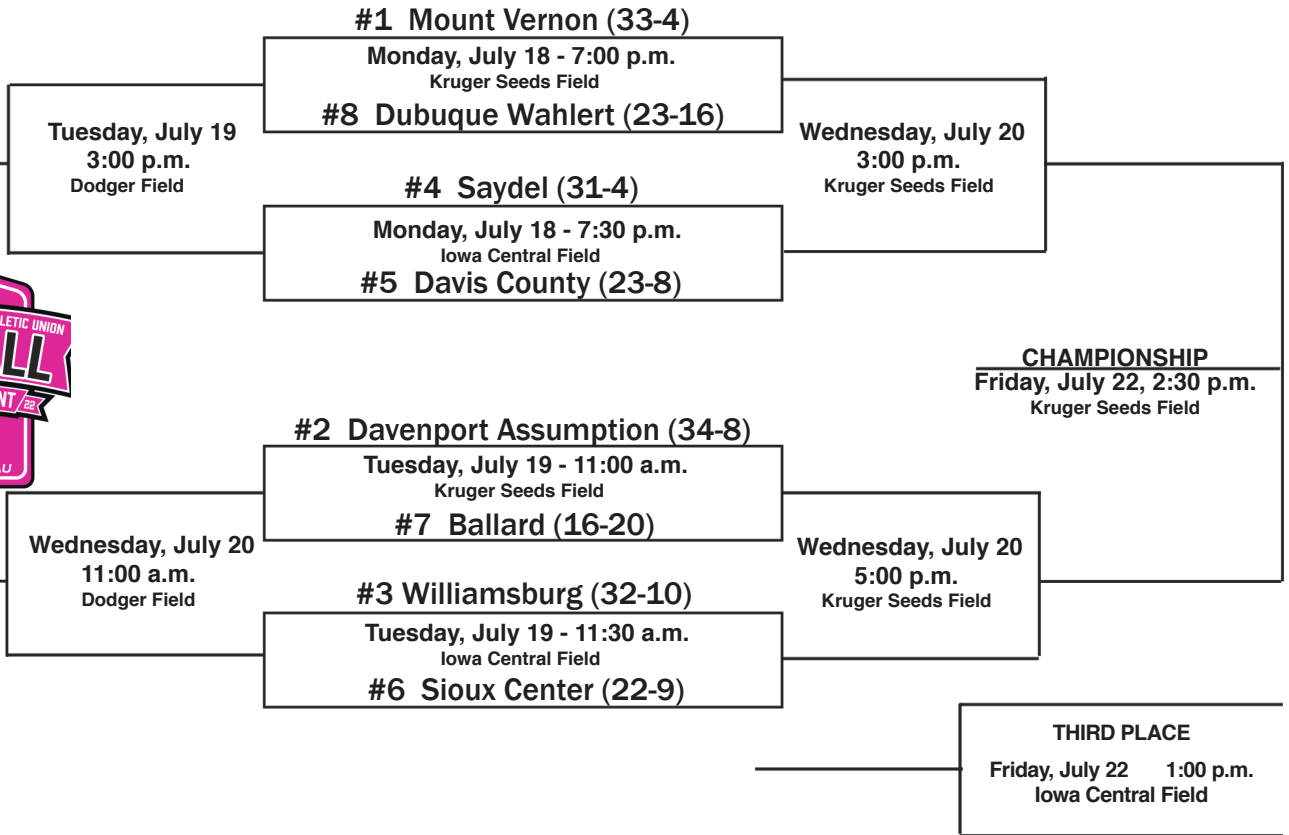

CLASS 5A STATE SOFTBALL SCHEDULE

CLASS 4A STATE SOFTBALL SCHEDULE

CLASS 3A STATE SOFTBALL SCHEDULE

CLASS 2A STATE SOFTBALL SCHEDULE

CLASS 1A STATE SOFTBALL SCHEDULE

#1 North Linn (32-8)

Tuesday, July 19 - 5:00 p.m.
Kruger Seeds Field

Wednesday, July 20
1:30 p.m.
Veterans' Field

#8 Mason City Newman (25-9)

Wednesday, July 20
7:00 p.m.
Kruger Seeds Field

#4 Remsen St. Mary's (27-2)

Tuesday, July 19 - 5:30 p.m.
Iowa Central Field

#5 Southeast Warren (23-4)

CHAMPIONSHIP
Friday, July 22, 7:30 p.m.
Kruger Seeds Field

#2 Newell-Fonda (35-4)

Tuesday, July 19 - 7:00 p.m.
Kruger Seeds Field

Wednesday, July 20
3:00 p.m.
Dodger Field

#7 Martensdale-St. Marys (24-3)

Wednesday, July 20
7:30 p.m.
Iowa Central Field

#3 Lisbon (35-4)

Tuesday, July 19 - 7:30 p.m.
Iowa Central Field

#6 Twin Cedars (26-3)

THIRD PLACE
Friday, July 22 6:00 p.m.
Iowa Central Field